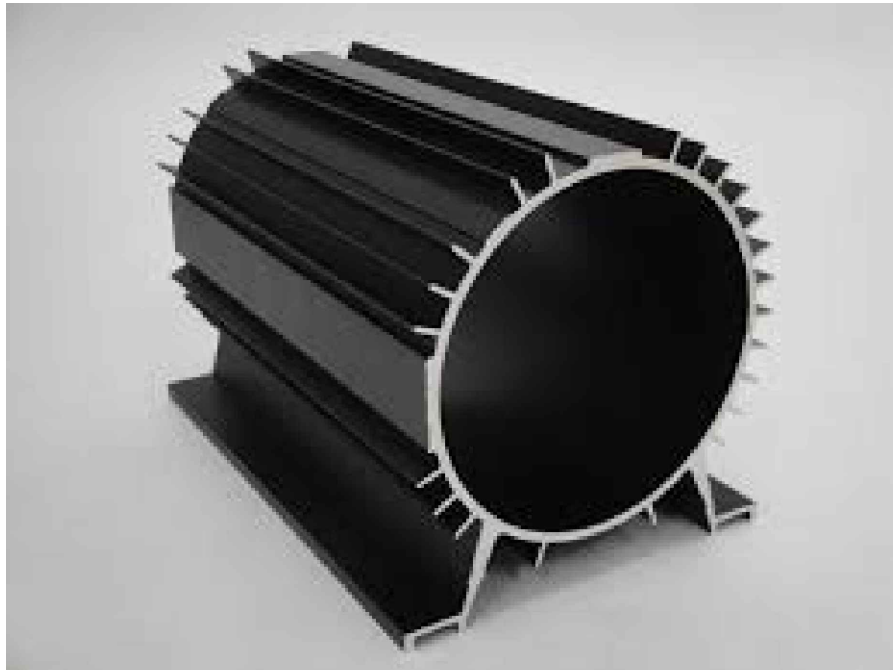

CRYSTAL
ALUMINIUM PRODUCTS (P)LTD.
1st FLOOR, MANIYATTUKUDI ASFA BUILDING, MAVOOR ROAD, KOZHIKODE-673004

70000 SERIES

CRYSTAL

ALUMINIUM PRODUCTS (P)LTD.

1st FLOOR, MANIYATTUKUDI ASFA BUILDING, MAVOOR ROAD, KOZHIKODE-673004

SL.No.	SECTION.No.	PROFILE	WT.RANGE KG/12'	REMARKS	
01	77000	 ID 89.3 x 1.8	2.90-3.100 Kg/M	P1	H
02	77001	 ID104.4 x 1.6	2.200-2.400 Kg/M	P1	H
03	77002				
04	77003				
05					
06					
07					
08					
09					
10					